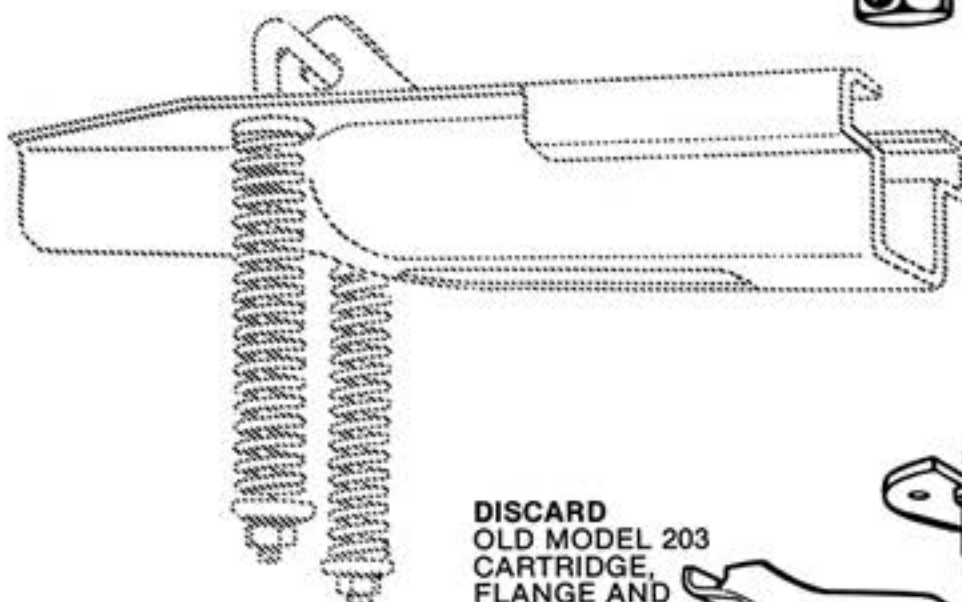

Zierco Waterboy®

by Zierden Company

MODEL 203 TO 204 CONVERSION KIT

FOR CONVERTING MODEL 203
SEALED CARTRIDGE BOOM TO THE
NEW MODEL 204 EASY SERVICE
BOOM.

204B \$163.00

204B-S \$228.00
Stainless Steel

204B
CONVERSION
KIT

Available in
Stainless Steel

DISCARD
OLD MODEL 203
CARTRIDGE,
FLANGE AND
HINGE PLATE
AS SHOWN

Zierden Company

7355 SOUTH FIRST STREET • OAK CREEK WI 53154 • VOICE 414-764-6630 • FAX 414-764-9763
WWW.ZIERDEN.COM • WWW.ZIERCOWATERBOY.COM