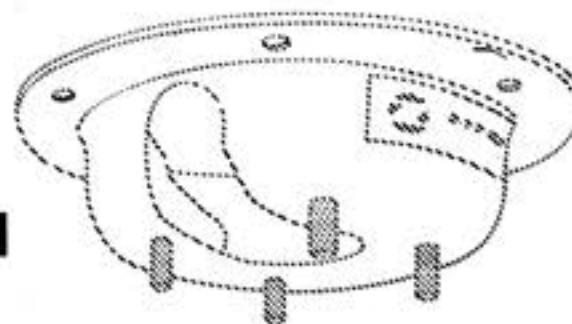

Zierco Waterboy®

by Zierden Company

MODEL 203 TO 204 CONVERSION KIT

FOR CONVERTING MODEL 203
SEALED CARTRIDGE BOOM TO THE
NEW MODEL 204 EASY SERVICE
BOOM.

204B \$163.00

204B-S \$228.00
Stainless Steel

204B
CONVERSION
KIT

Available in
Stainless Steel

DISCARD
OLD MODEL 203
CARTRIDGE,
FLANGE AND
HINGE PLATE
AS SHOWN

Zierden Company

7355 SOUTH FIRST STREET • OAK CREEK WI 53154 • VOICE 414-764-6630 • FAX 414-764-9763
WWW.ZIERDEN.COM • WWW.ZIERCOWATERBOY.COM