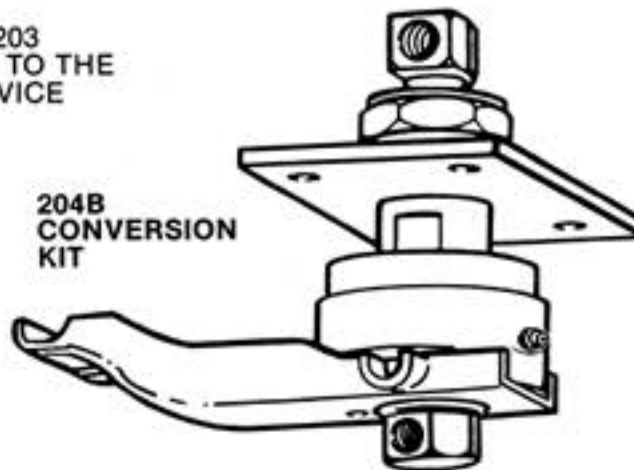

Zierco Waterboy®

by Zierden Company

MODEL 203 TO 204 CONVERSION KIT

FOR CONVERTING MODEL 203
SEALED CARTRIDGE BOOM TO THE
NEW MODEL 204 EASY SERVICE
BOOM.

204B \$163.00

204B-S \$228.00
Stainless Steel

204B
CONVERSION
KIT