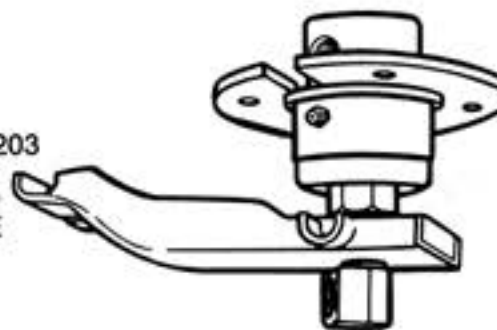

Zierco Waterboy®

by Zierden Company

MODEL 203 TO 204 CONVERSION KIT

FOR CONVERTING MODEL 203
SEALED CARTRIDGE BOOM TO THE
NEW MODEL 204 EASY SERVICE
BOOM.

204B \$163.00

204B-S \$228.00
Stainless Steel

204B
CONVERSION
KIT

Available in
Stainless Steel

DISCARD
OLD MODEL 203
CARTRIDGE,
FLANGE AND
HINGE PLATE
AS SHOWN

Zierden Company

7355 SOUTH FIRST STREET • OAK CREEK WI 53154 • VOICE 414-764-6630 • FAX 414-764-9763
WWW.ZIERDEN.COM • WWW.ZIERCOWATERBOY.COM